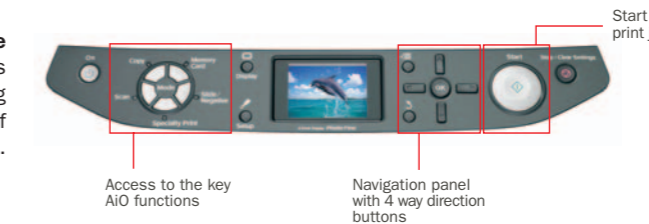

The new high-quality **2.5" Photo Fine LCD** with 262k colours provides superior clarity when viewing photographs and fast navigation of photo display and menu options.